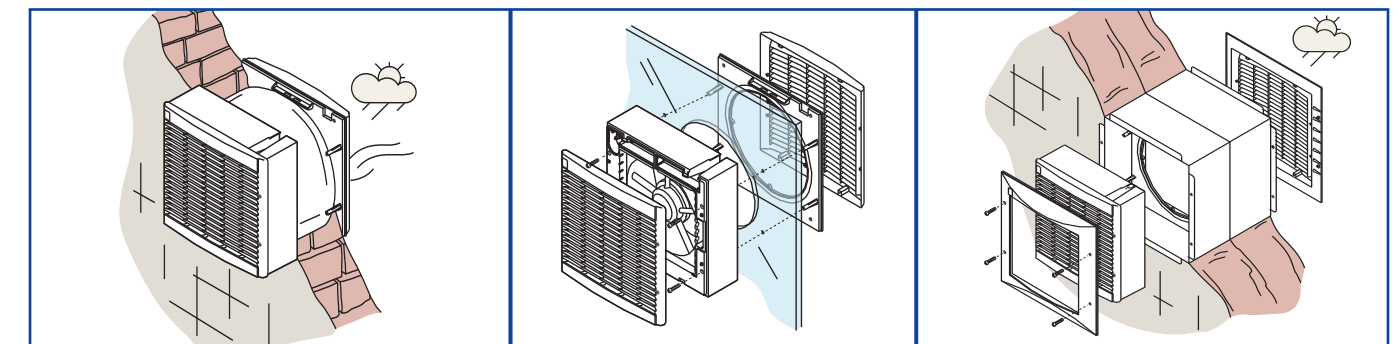

- Ideal for medium and large sized premises.
- Reversible motor for air renewal and ventilation.
- 5 speed switch available / reverse flow controller.
- Ideal support for air conditioning.
- Easy installation.

- FEATURES / CARACTÉRISTIQUES
- ACCESSORIES AVAILABLE IN THE RANGE / ACCESSOIRES DISPONIBLES POUR LA GAMME

PRESSURE AND FLOW / PRESSION ET DÉBIT

SIZES mm / MESURES mm

Instalación a cristal. Instalação em vidro. Instalación encastrada a muro. Instalação encaixada num muro.

INSTALLATION / INSTALLATION

- Wall installation encastrable. Installation encastré sur un mur.
- Built-in window installation. Installation encastré sur une fenêtre.
- Telescopic liner for built-in installation from 240 to 315 mm. Accessoire télescopique pour encastrer sur un mur de 240 to 315 mm.